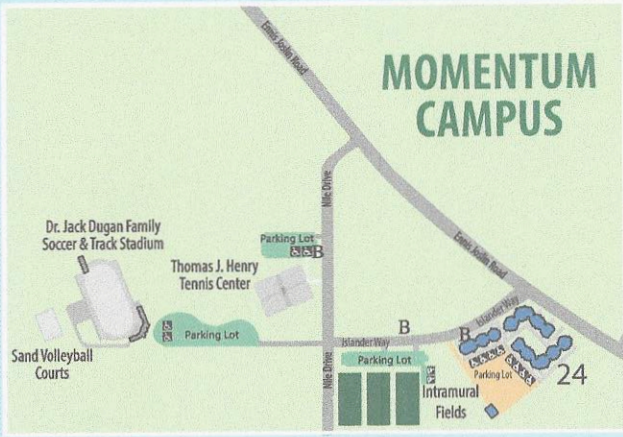

Key
(with classroom codes)

- 1 Bay Hall (BH)
- 2 Carlos Truan Natural Resources Center (NRC)
- 3 Center for Instruction (CI)
- 4 Center for the Arts (CA)
- 5 Center for the Sciences (CS)
- 6 Chapman Press Box
- 7 Classroom East (CE)
- 8 Classroom West (CW)
- 9 Conrad Blucher Institute for Surveying/Science (CBI)
- 10 Corpus Christi Hall (CCH)
- 11 Dining Hall
- 12 Driftwood (DRIFT)
- 13 Dugan Wellness Center (DWC)
- 14 Early Childhood Development Center (ECDC)
- 15 Engineering Building (EN)
- 16 Faculty Center (FC)
- 17 Field House (FH)
- 18 Glasscock Center (GSSC)
  Center for Academic Student Achievement
- 19 Harte Research Institute (HRI)
- 20 Island Hall (IH)
- 21 Mary and Jeff Bell Library (LJB)
  Islander Welcome Center
- 22 Michael and Karen O'Connor Building (OCNR)
- 23 Miramar University Housing
- 24 Momentum Village Housing
- 25 Performing Arts Center (PAC)
- 26 Physical Plant
  University Police, Central Receiving, Motor Pool, Printing Services, Vehicle Maintenance, Vehicle Storage
- 27 Purchasing (PROC)
- 28 Sandpiper (SAND)
  Health Services
- 29 Science Lab
- 30 Student Services Center (SSC)
- 31 University Center (UC)
- 32 University Services Center (USC)